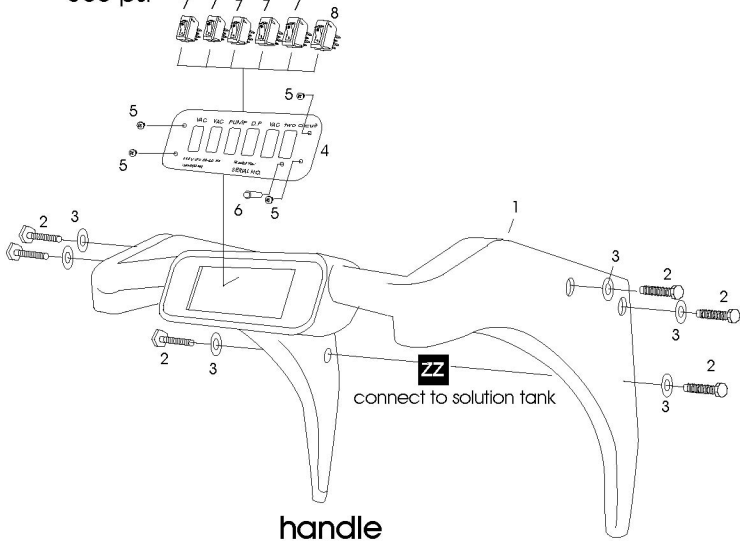

Eclipse

CleanCraft Products, Inc.
800-525-3261
www.cleancraft.com

bottom housing page
CE-249WRM5
2-3 vac motors
500 psi

TP521133

NOTE:
effective date after 10/21/04

Eclipse

upper housing page
 CE-249WRM5
 2-3 vac motors
 500 psi

06022005el

Doc #: sm-ce249wrm5-01

Document used as reference only. May change at any time.

Eclipse

dump pump page
CE-249WRM5
2-3 vac motors
500 psi

Eclipse

motor page
CE-249WRM5
2-3 vac motors
500 psi

Eclipse

pump page
CE-249WRM5
2-3 vac motors
500 psi