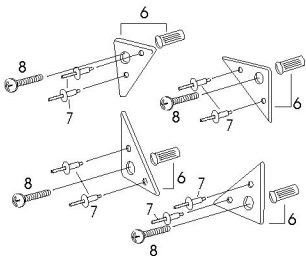

NOTE:
effective date after 10/21/04