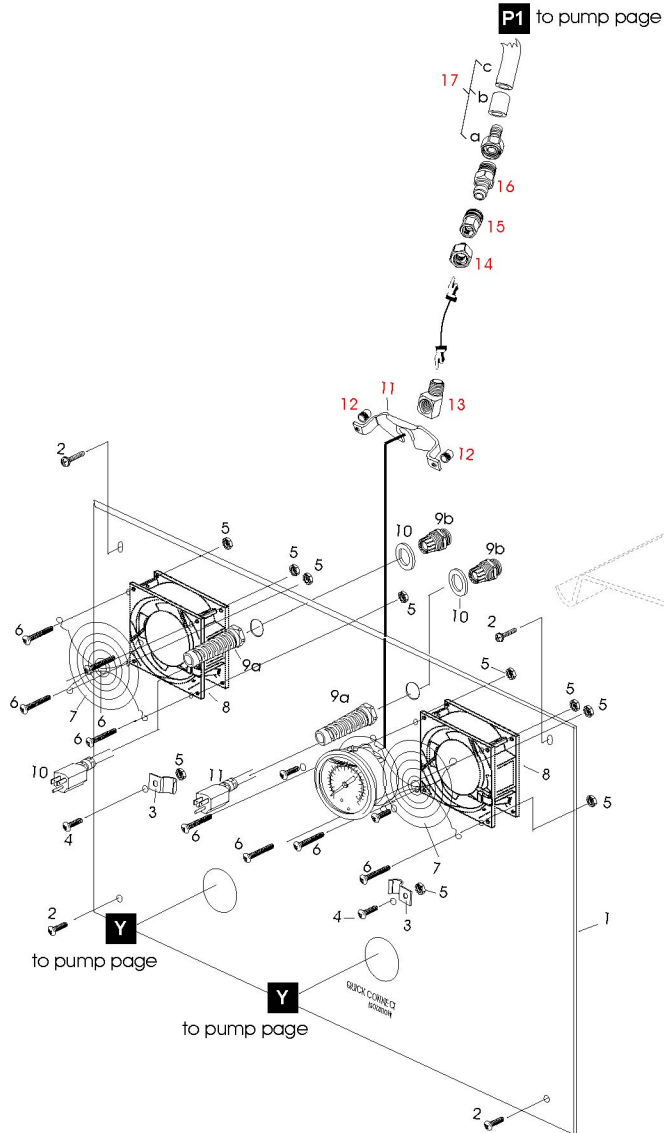

Eclipse

CleanCraft Products, Inc.
800-525-3261
www.cleancraft.com

bottom housing page
CE-249WRM5
2-3 vac motors
500 psi

TP521133

NOTE:
effective date after 10/21/04

Eclipse

upper housing page
 CE-249WRM5
 2-3 vac motors
 500 psi

06022005el

Doc #: sm-ce249wrm5-01

Document used as reference only. May change at any time.

Eclipse

dump pump page
CE-249WRM5
2-3 vac motors
500 psi

Eclipse

motor page
CE-249WRM5
2-3 vac motors
500 psi

Eclipse

pump page
CE-249WRM5
2-3 vac motors
500 psi