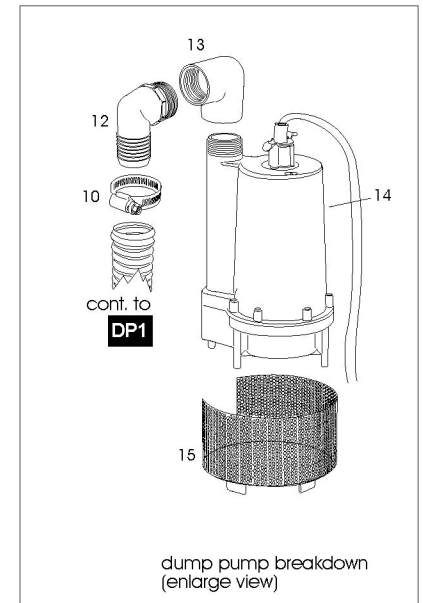

Eclipse

CleanCraft Products, Inc.
800-525-3261
www.cleancraft.com

bottom housing page
CE-249WRM5
2-3 vac motors
500 psi

TP521133

NOTE:
effective date after 10/21/04

Eclipse

upper housing page
 CE-249WRM5
 2-3 vac motors
 500 psi

06022005el

Doc #: sm-ce249wrm5-01

Document used as reference only. May change at any time.

Eclipse

dump pump page
CE-249WRM5
2-3 vac motors
500 psi

Eclipse

motor page
CE-249WRM5
2-3 vac motors
500 psi

Eclipse

pump page
CE-249WRM5
2-3 vac motors
500 psi