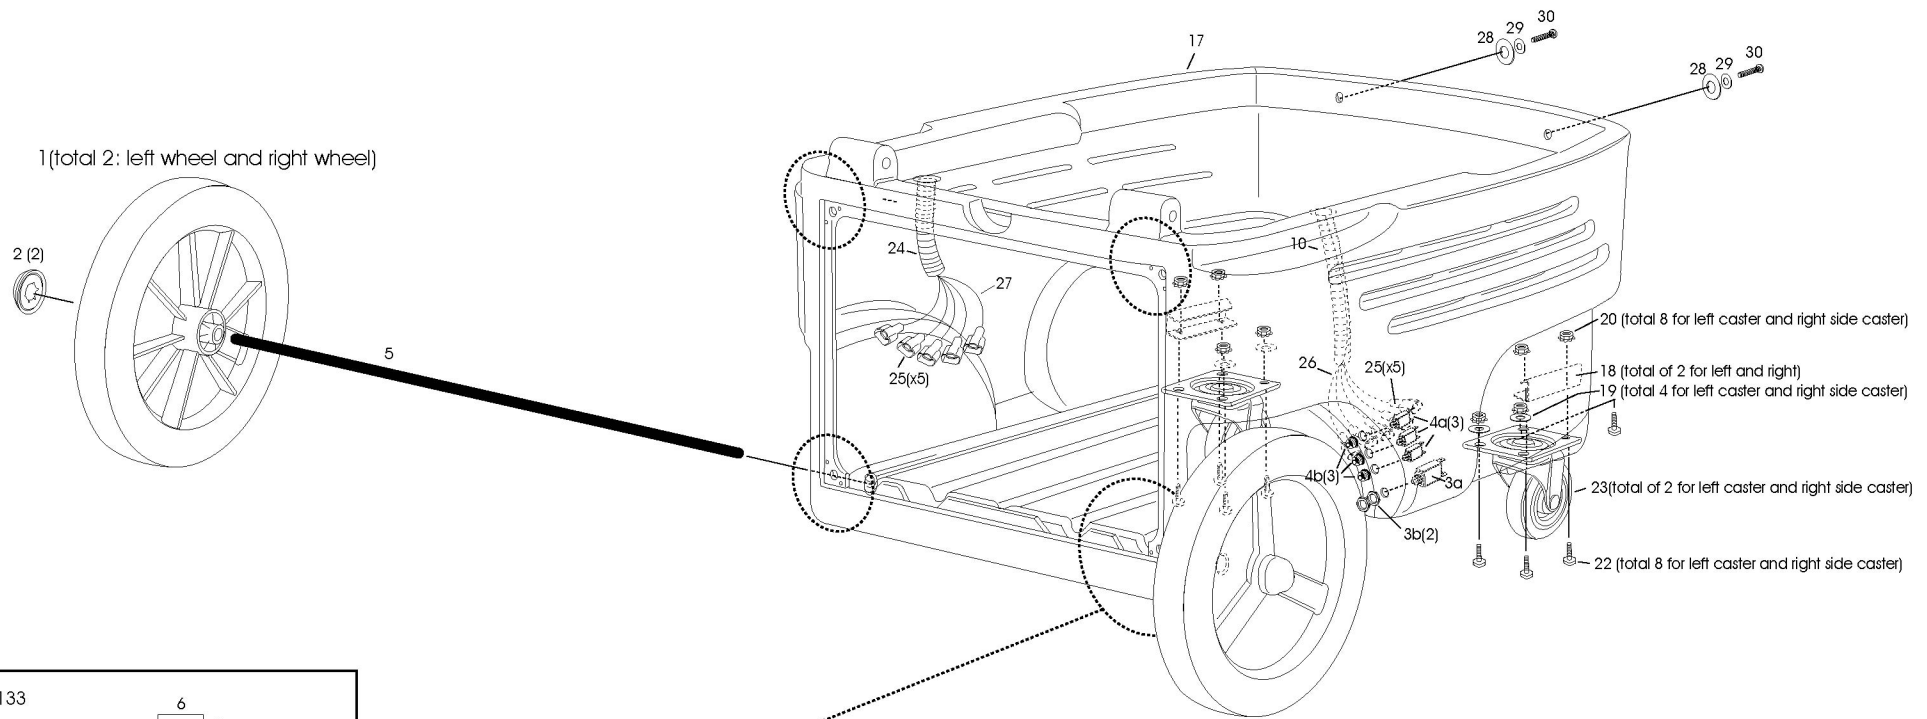

Eclipse

CleanCraft Products, Inc.
800-525-3261
www.cleancraft.com

bottom housing page
CE-249WRM5
2-3 vac motors
500 psi

TP521133

NOTE:
effective date after 10/21/04

Eclipse

upper housing page
 CE-249WRM5
 2-3 vac motors
 500 psi

06022005el

Doc #: sm-ce249wrm5-01

Document used as reference only. May change at any time.

Eclipse

dump pump page
CE-249WRM5
2-3 vac motors
500 psi

Eclipse

motor page
CE-249WRM5
2-3 vac motors
500 psi

Eclipse

pump page
CE-249WRM5
2-3 vac motors
500 psi