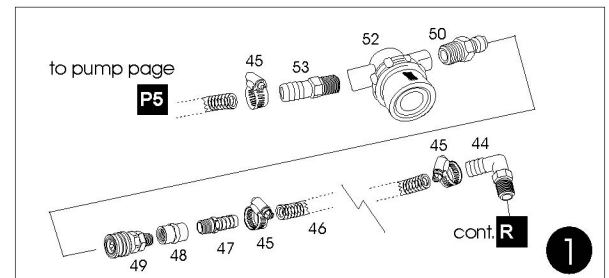

Eclipse

CleanCraft Products, Inc.
800-525-3261
www.cleancraft.com

bottom housing page
CE-249WRM5
2-3 vac motors
500 psi

TP521133

NOTE:
effective date after 10/21/04

Eclipse

upper housing page
 CE-249WRM5
 2-3 vac motors
 500 psi

06022005el

Doc #: sm-ce249wrm5-01

Document used as reference only. May change at any time.

Eclipse

dump pump page
CE-249WRM5
2-3 vac motors
500 psi

Eclipse

motor page
CE-249WRM5
2-3 vac motors
500 psi

Eclipse

pump page
CE-249WRM5
2-3 vac motors
500 psi