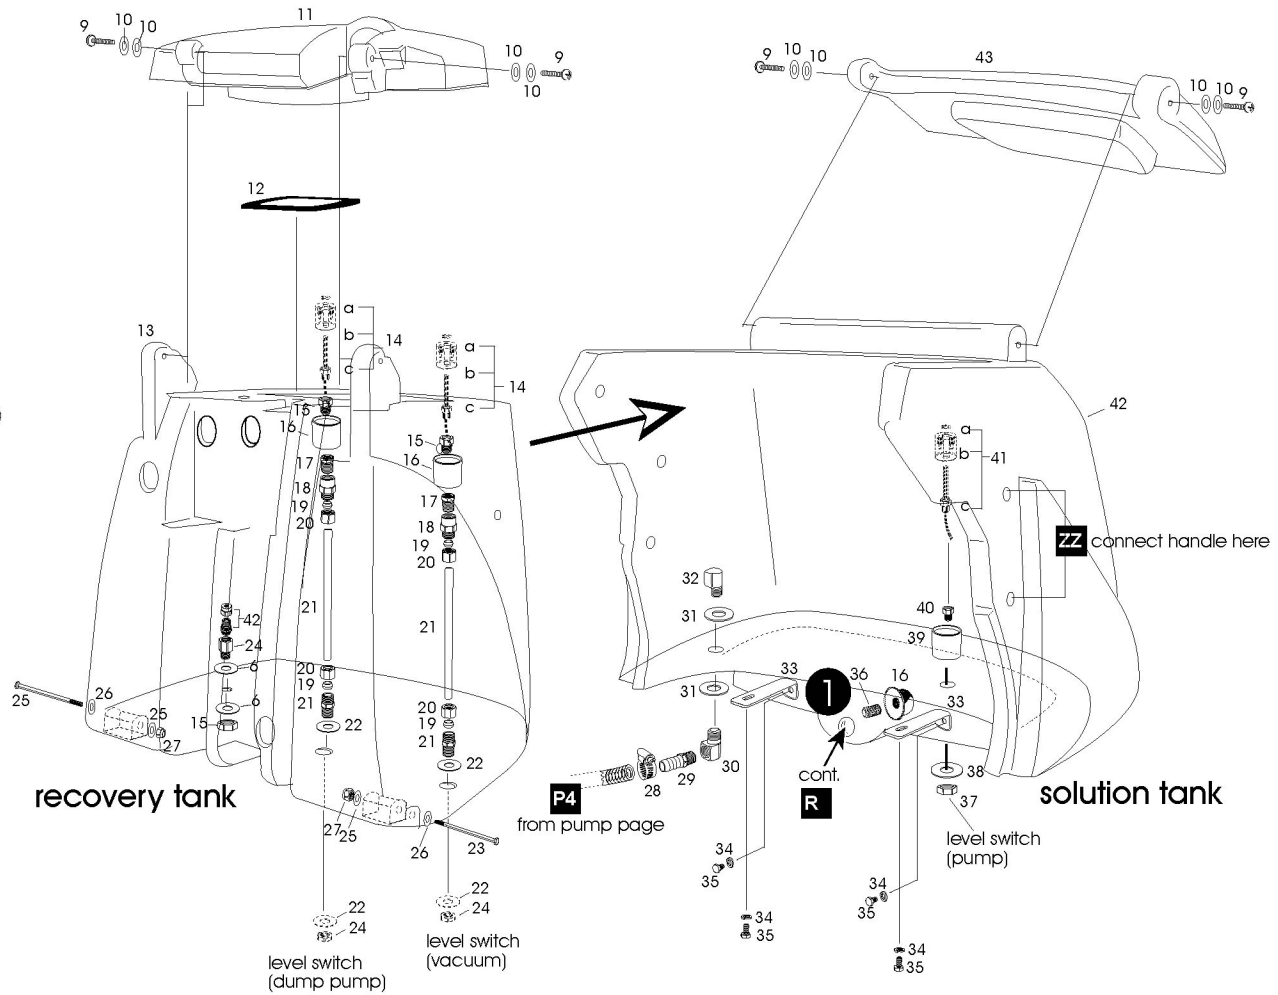

Eclipse

CleanCraft Products, Inc.
800-525-3261
www.cleancraft.com

bottom housing page
CE-249WRM5
2-3 vac motors
500 psi

TP521133

NOTE:
effective date after 10/21/04

Eclipse

upper housing page
 CE-249WRM5
 2-3 vac motors
 500 psi

06022005el

Doc #: sm-ce249wrm5-01

Document used as reference only. May change at any time.

Eclipse

dump pump page
CE-249WRM5
2-3 vac motors
500 psi

Eclipse

motor page
CE-249WRM5
2-3 vac motors
500 psi

Eclipse

pump page
CE-249WRM5
2-3 vac motors
500 psi