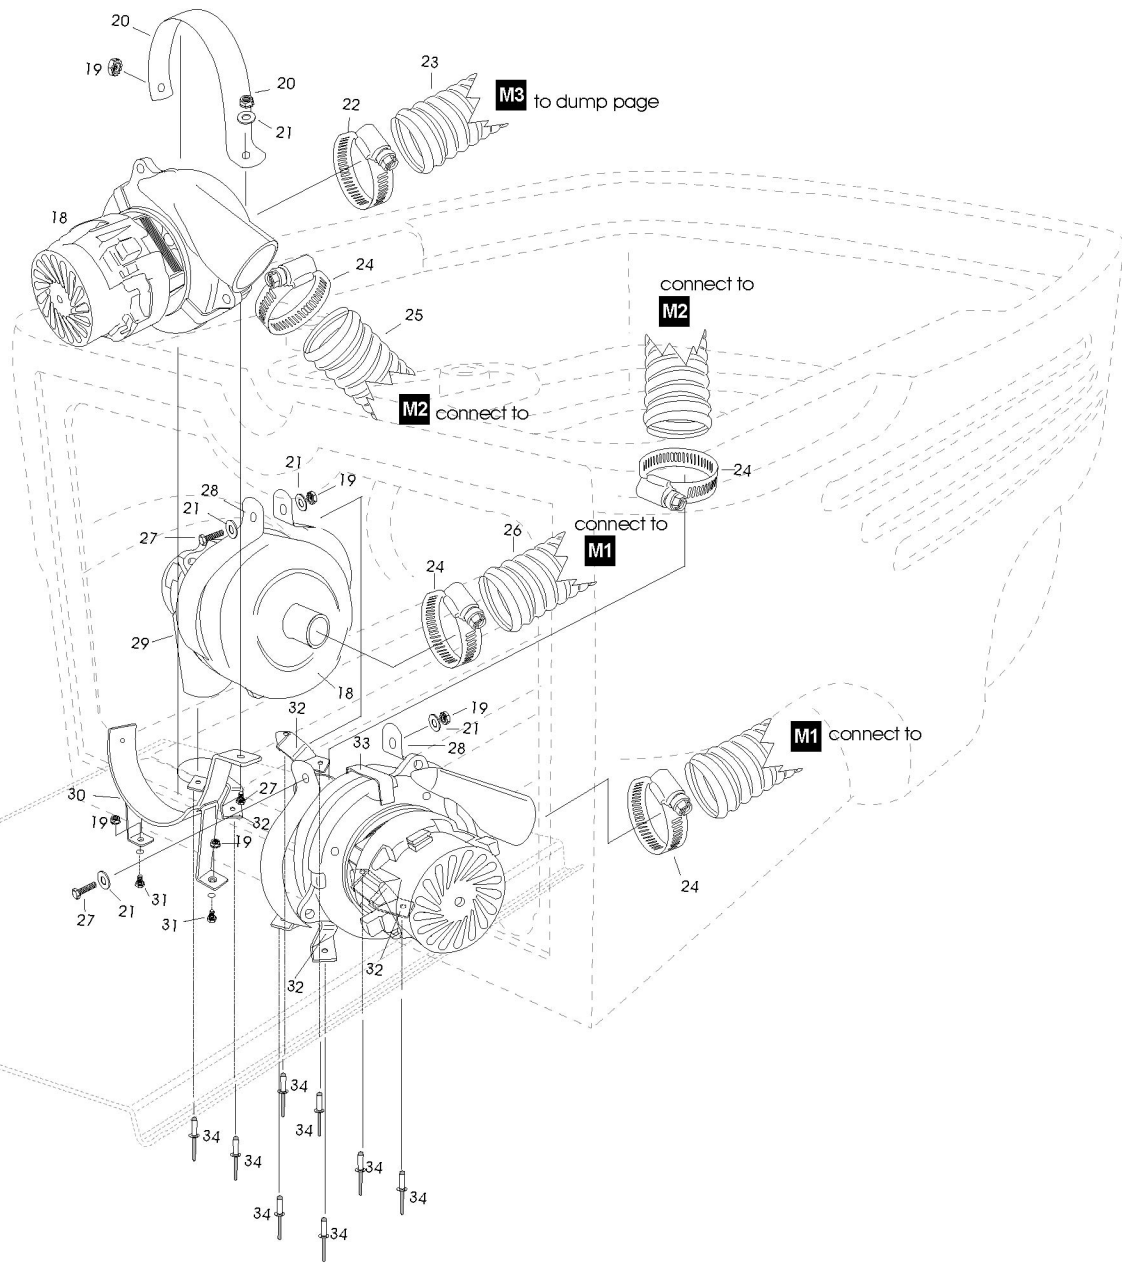

Eclipse

CleanCraft Products, Inc.
800-525-3261
www.cleancraft.com

bottom housing page
CE-249WRM5
2-3 vac motors
500 psi

TP521133

NOTE:
effective date after 10/21/04

Eclipse

upper housing page
 CE-249WRM5
 2-3 vac motors
 500 psi

06022005el

Doc #: sm-ce249wrm5-01

Document used as reference only. May change at any time.

Eclipse

dump pump page
CE-249WRM5
2-3 vac motors
500 psi

Eclipse

motor page
CE-249WRM5
2-3 vac motors
500 psi

Eclipse

pump page
CE-249WRM5
2-3 vac motors
500 psi