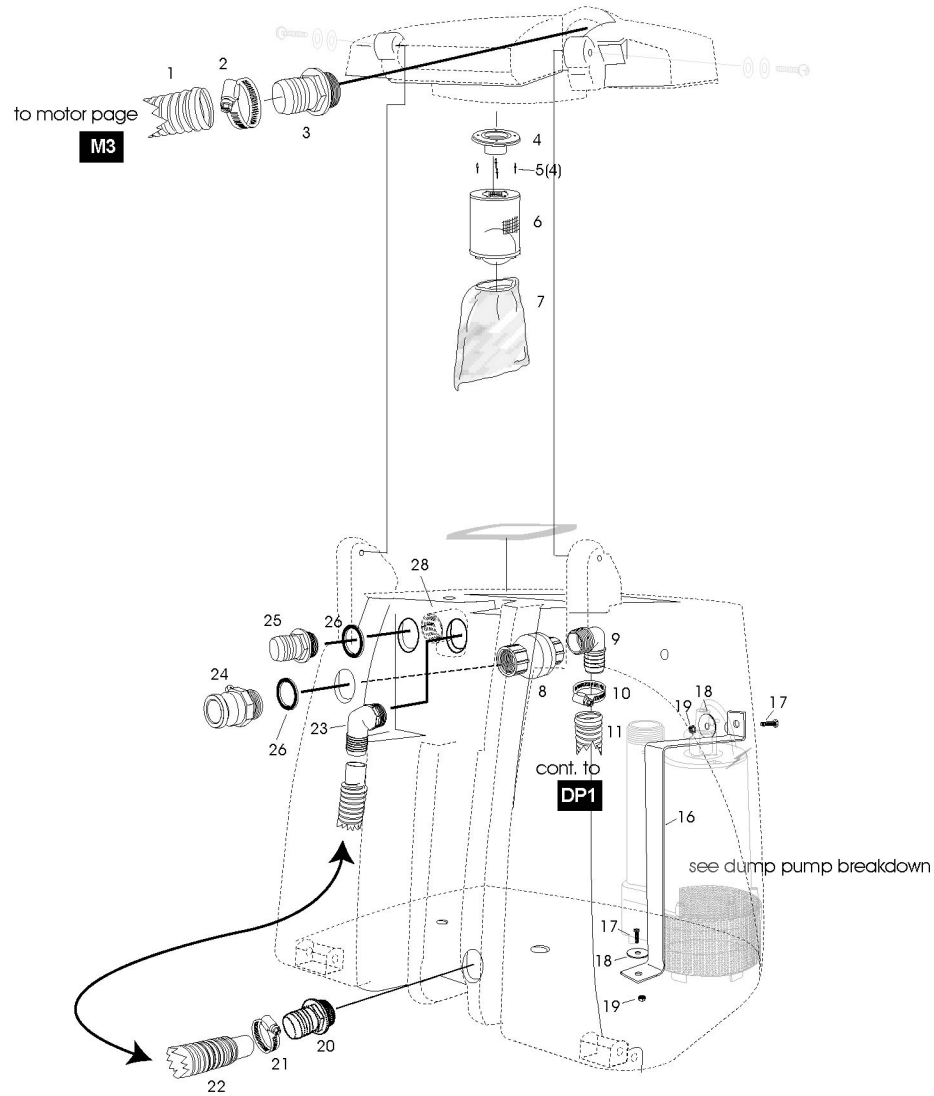

Eclipse

CleanCraft Products, Inc.
800-525-3261
www.cleancraft.com

bottom housing page
CE-249WRM5
2-3 vac motors
500 psi

TP521133

NOTE:
effective date after 10/21/04

Eclipse

upper housing page
 CE-249WRM5
 2-3 vac motors
 500 psi

06022005el

Doc #: sm-ce249wrm5-01

Document used as reference only. May change at any time.

Eclipse

dump pump page
CE-249WRM5
2-3 vac motors
500 psi

Eclipse

motor page
CE-249WRM5
2-3 vac motors
500 psi

Eclipse

pump page
CE-249WRM5
2-3 vac motors
500 psi