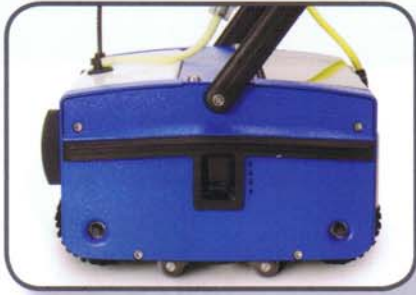

Low profile makes for easy cleaning under chairs and food prep areas.