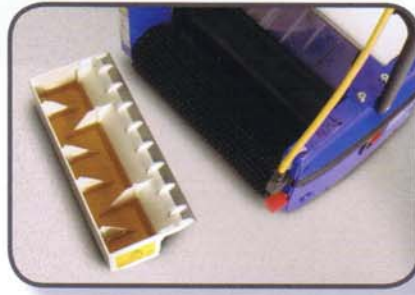

## Multiwash 14

PFMW14

- High-speed productivity in cleaning small, obstructed floor spaces
- Outstanding results on all flooring types including vinyl and ceramic tile, natural stone, performance and sport floors, carpet, escalators and entrance matting
- Wash, mop, scrub and dry in a single pass
- Wide 14" cleaning path improves productivity over standard mop and bucket
- Massive savings on chemical costs and water
- Excellent maneuverability, no heavy pushing, pulling or lifting
- Removable tanks for fast solution changes and emptying
- Wall-to-wall cleaning that reaches into the tightest corners
- Quiet operation for day cleaning and noise sensitive applications
- Choice of brushes for cleaning smooth, textured, grouted or carpeted floors

**CleanCraft Products, Inc.**

**800-525-3261**

**[www.cleancraft.com](http://www.cleancraft.com)**

Low profile makes for easy cleaning under chairs and food prep areas.

Removable recovery tank makes cleanup easy.

Contra-rotating brushes and recovery drum clean and clear debris in one pass.

Pull handle dispenses solution on to floor.

The Multiwash offers quiet, high quality cleaning performance, versatility, ease of use and durability. This machine will wash, mop, scrub and dry in a single pass on virtually every kind of floor. The Multiwash can even be used on escalators and entrance matting.