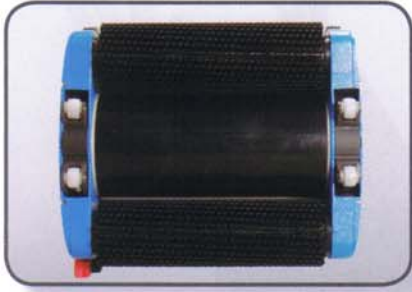

## Multiwash 14

PFMW14

- High-speed productivity in cleaning small, obstructed floor spaces
- Outstanding results on all flooring types including vinyl and ceramic tile, natural stone, performance and sport floors, carpet, escalators and entrance matting
- Wash, mop, scrub and dry in a single pass
- Wide 14" cleaning path improves productivity over standard mop and bucket
- Massive savings on chemical costs and water
- Excellent maneuverability, no heavy pushing, pulling or lifting
- Removable tanks for fast solution changes and emptying
- Wall-to-wall cleaning that reaches into the tightest corners
- Quiet operation for day cleaning and noise sensitive applications
- Choice of brushes for cleaning smooth, textured, grouted or carpeted floors

Contra-rotating brushes and recovery drum clean and clear debris in one pass.

Pull handle dispenses solution on to floor.

The Multiwash offers quiet, high quality cleaning performance, versatility, ease of use and durability. This machine will wash, mop, scrub and dry in a single pass on virtually every kind of floor. The Multiwash can even be used on escalators and entrance matting.