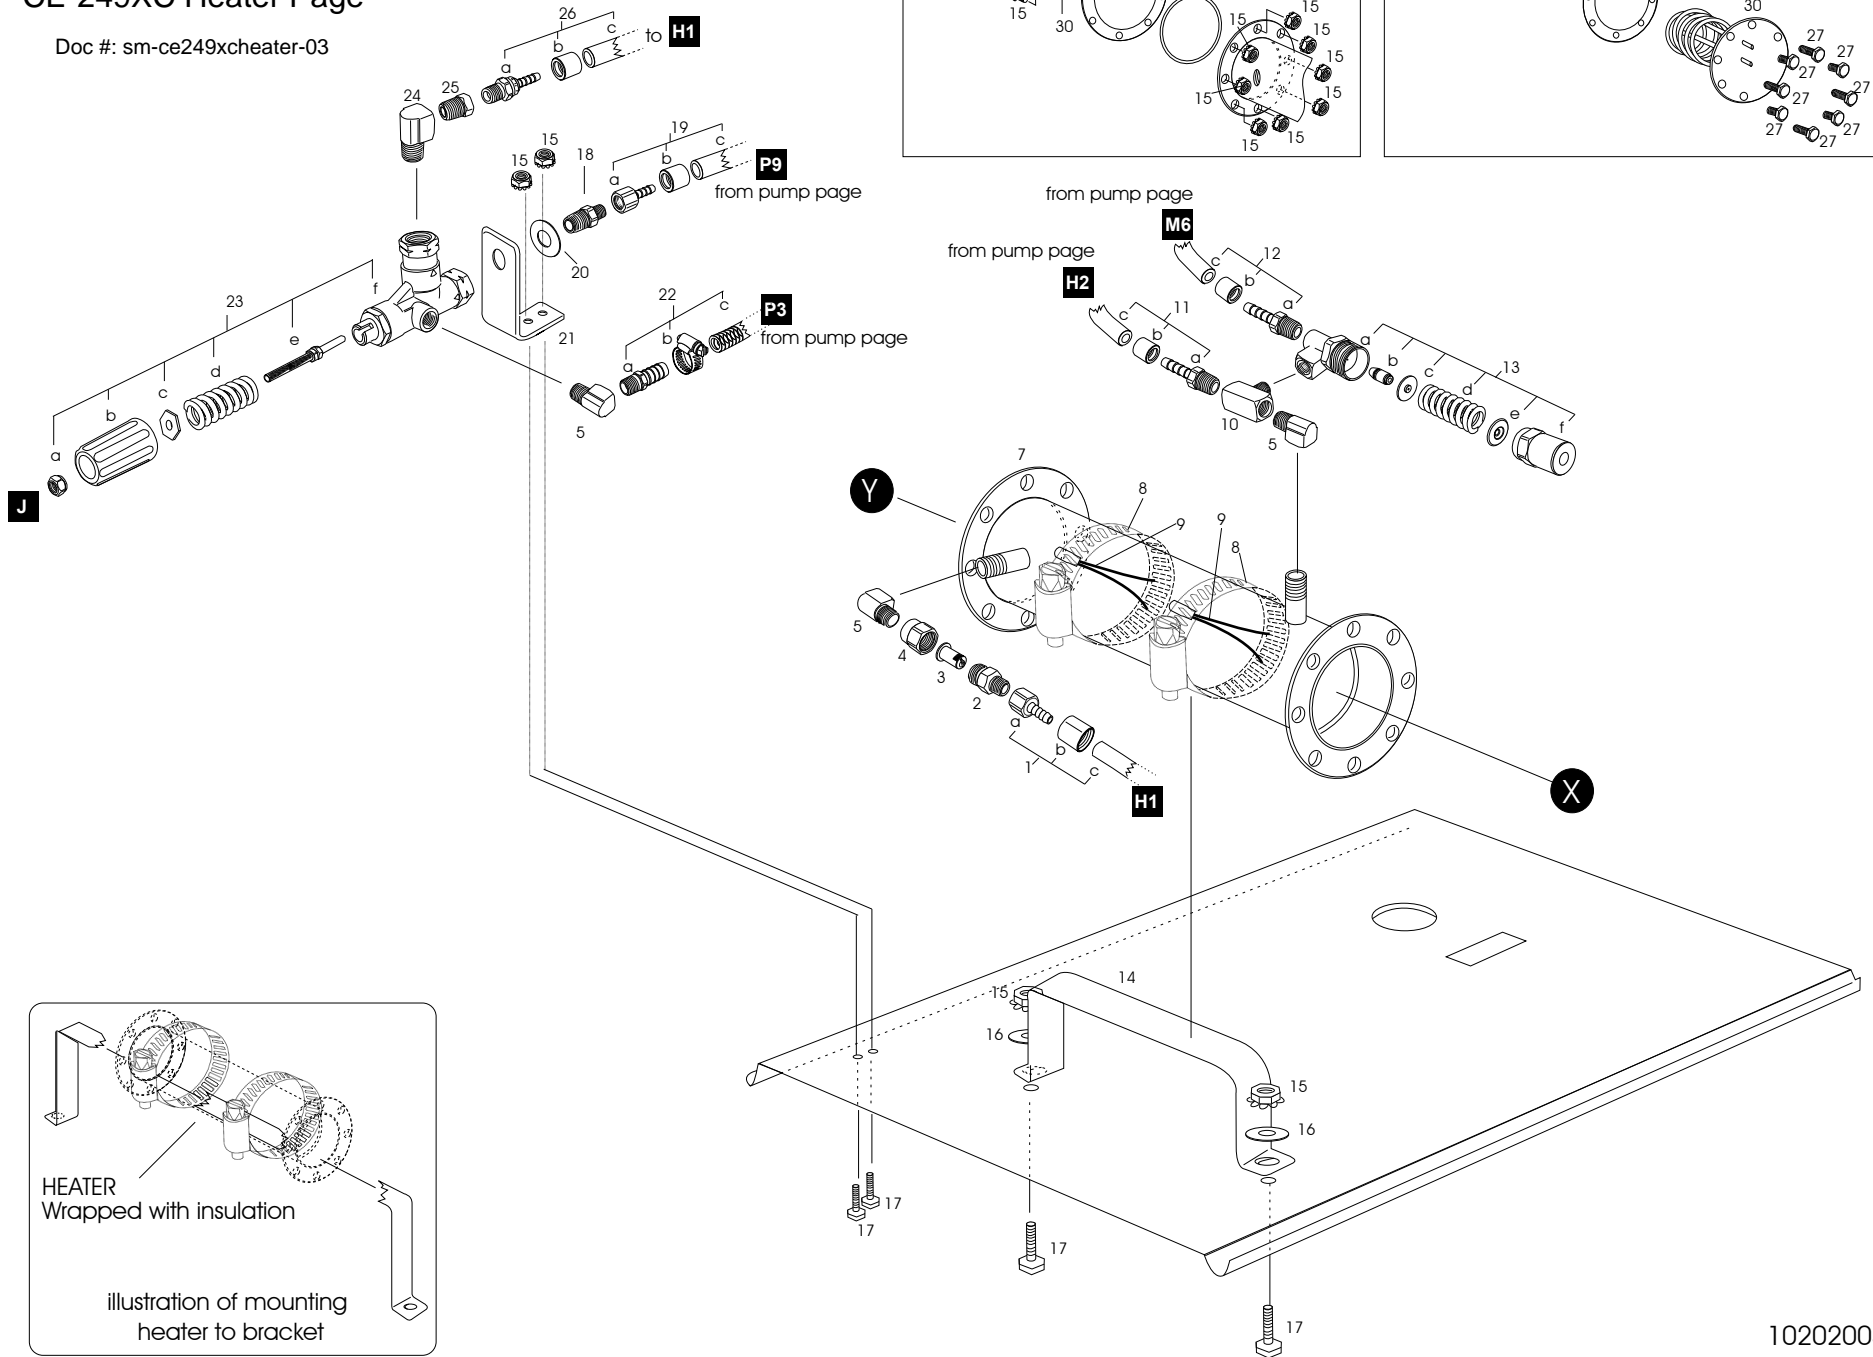

## CE-249XC Heater Page

Doc #: sm-ce249xcheater-03

10202004

# CE-249XC Heater Page

Doc #: sm-ce249xcheater-03

ITEM NO.	QUANTITY	DESCRIPTION	PART #
1	1	Hose assembly 24"	PM-CETHB 4244341
2	2	Brass T-jet Body	PM-CECP 1322
3	3	Check Valve	PM-CES 11750
4	1	Cap w/ ¼ " FPT	PM-CES 4676
5	3	90 Deg. Elbow ¼ MPT x ¼ FPT	PM-CE2202P44
*	1	Complete Electric Line Heater	PM-CETE 227551
7	1	Heater housing	PM-CETPE 227050
8	2	Clamp	PM-CEID 57320
9	2	Thermostat	PM-CETE 206211
10	1	Male Brach Tee ¼ MxFxFPT	PM-CE2224P4
11	1	Hose assembly 21"	PM-CETHB 4214342
12	1	Hose assembly 18"	PM-CETHB 4184341
13	1	Safety Valve	PM-CEST230-30
13-b	1	Repair kit for ST-230 Valve	PM-CEST230-RI
14	1	Heater Mounting Bracket	PM-CETPE 227055
15	20	¼"x 20 K-Lock Nut	PM-CEFN 1020421
16	2	¼" USS Cut Washer	PM-CEFW 302400
17	4	¼-20 x ½" Hex Bolt	PM-CEFB022408
18	1	Reducer 3/8" x ¼"	PM-CE216P64
19	1	Hose assembly 20"	PM-CETHB 4204342
20	1	5/8" x ½" washer	PM-CEFW 3011020
21	1	Unloading valve bracket	PM-CETP 110426
22	1	½" Clear wire hose 12"	PM-CETHB 8120000
23	1	Unloading valve	PM-CEMV 580- 350
24	1	90 Deg. St. Elbow 3/8MPTx3/8FPT	PM-CE2202P66
25	1	Bushing 3/8MPTx1/4FPT	PM-CE209P64
26	1	Hose assembly 24"	PM-CETHB 424341
27	16	¼-20x3/4" Hex Bolt	PM-CEFB022412
28	2	Al. "O" Ring holder	PM-CETEP 227057
29	2	"O" Ring thick	PM-CEMS 30 G 580
30	2	Heat Element	PM-CETE 225560