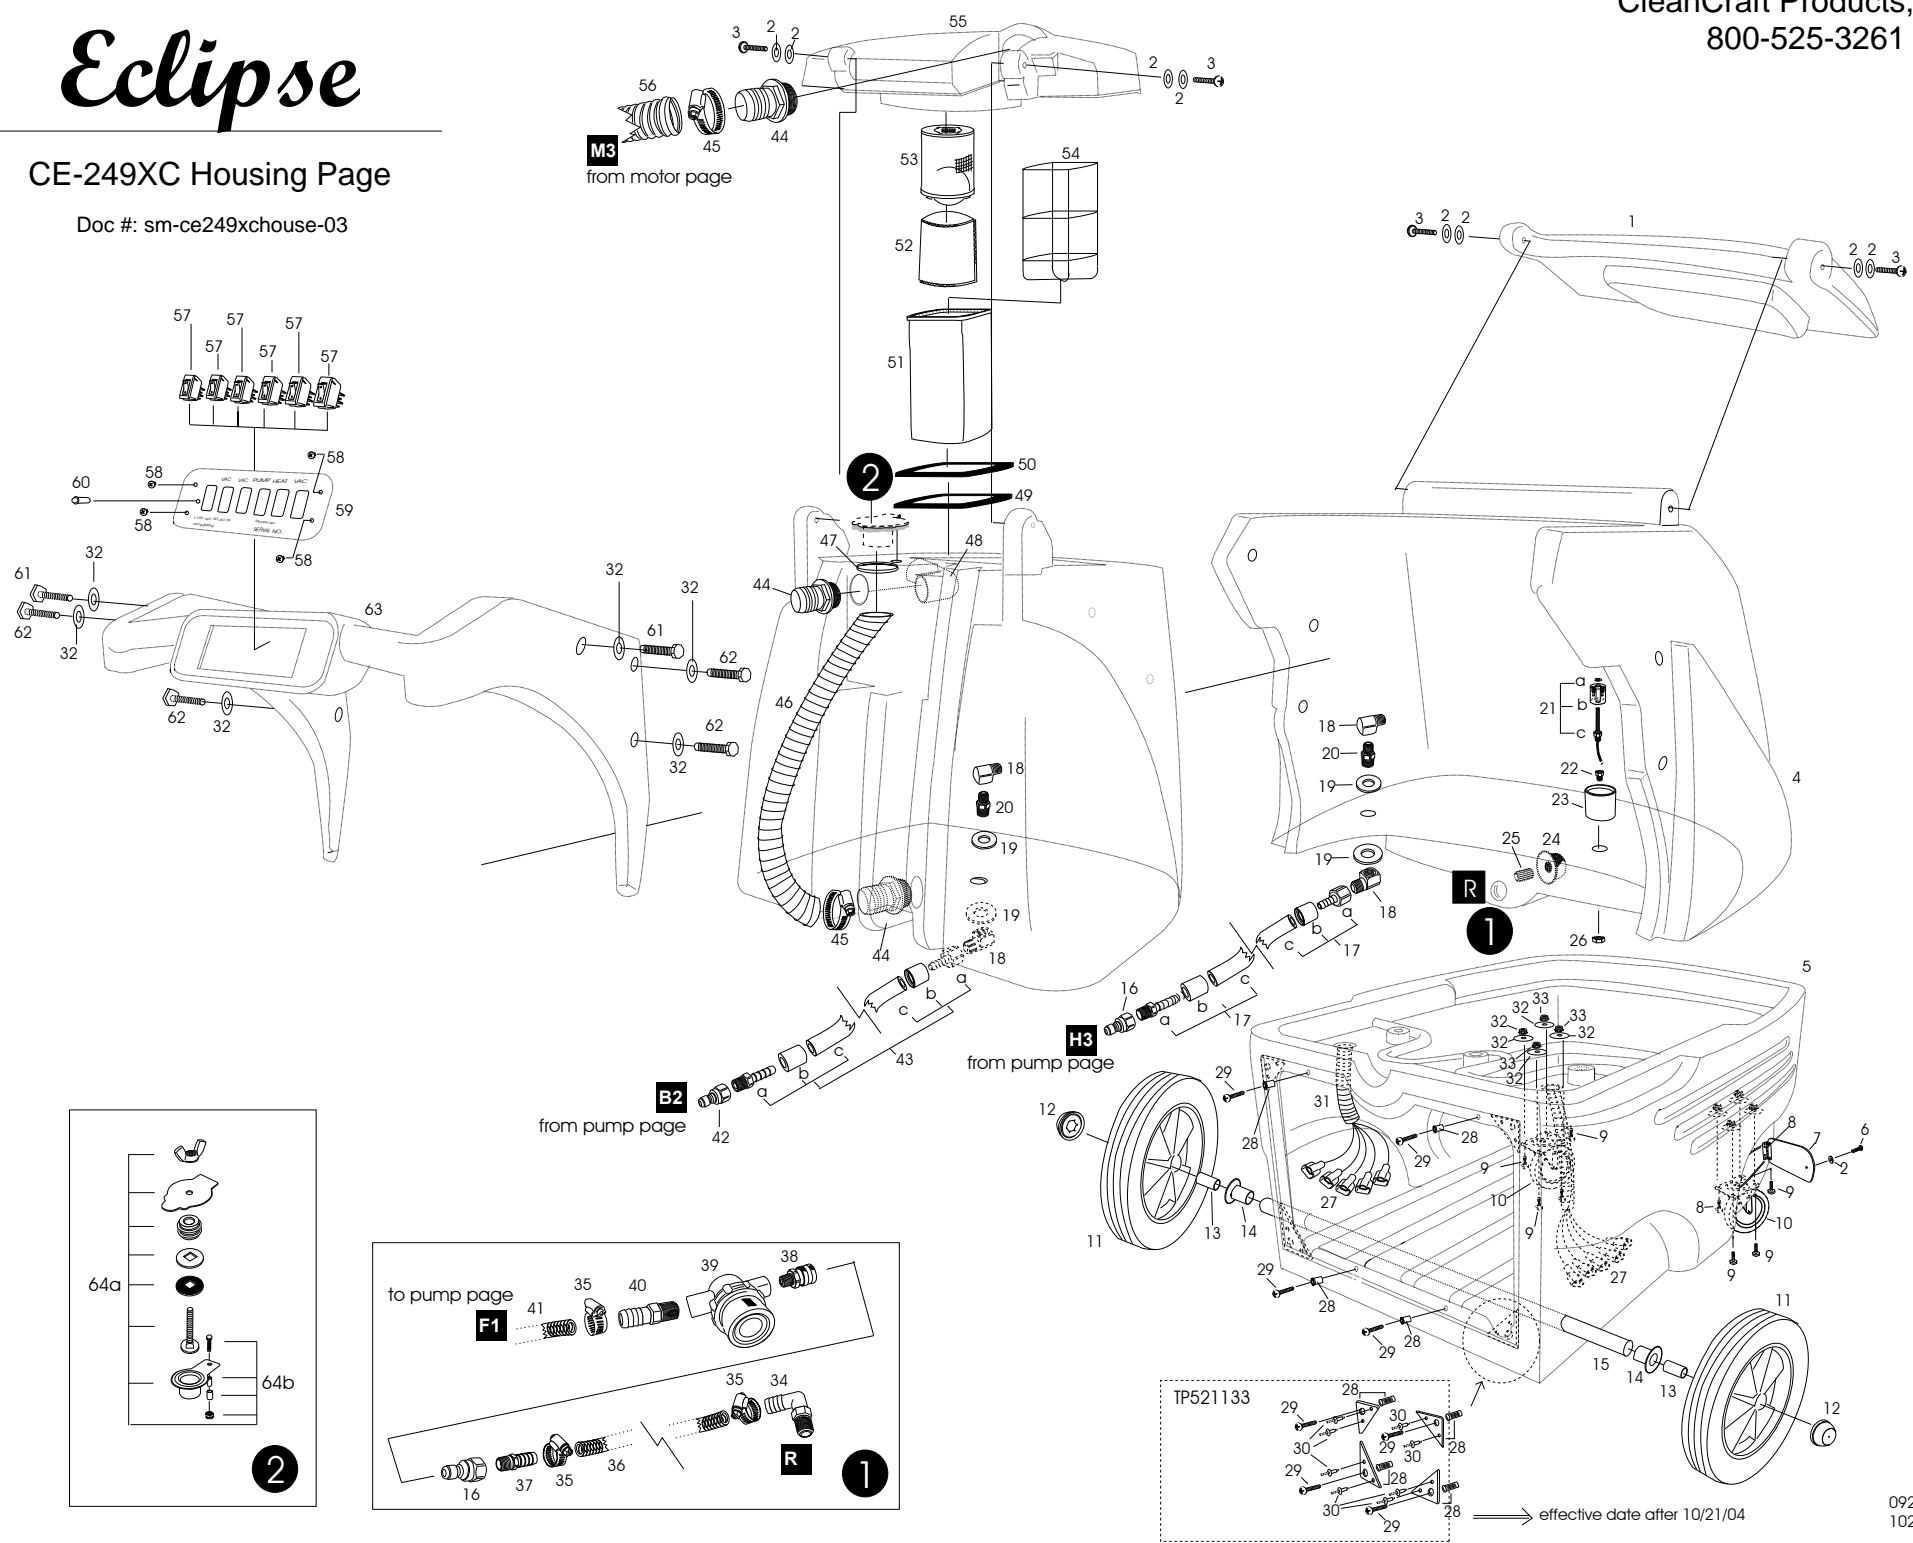

Eclipse

CE-249XC Housing Page

Doc #: sm-ce249xchouse-03

→ effective date after 10/21/04

092904el
10202004

CE-249XC Housing Parts

Doc #: sm-ce249xchouse-03

ITEM NO.	QUANTITY	DESCRIPTION	PART #
1	1	Solution tank lid	PM-CETC131018-31
2	8	3/16 Al. Rivet Washer	PM-CEFW302316
3	4	10-32x1-3/8 Ph. Pan. Head S/S	PM-CEFB032422
4	1	Solution tank	PM-CETC 131013-31
5	1	Base	PM-CETC 131017-99
6	1	10-32x1-3/4 Ph. Pan. Head	PM-CEFB1032128
7	1	Utility door	PM-CETC 131022-99
8	1	Hinge utility door	PM-CEFS033250
9	7	1/4-20x1/2 Hex Bolt	PM-CEFB022408
10	2	4" Caster	PM-CEWC 120264
11	2	10" wheel	PM-CEWC161094
12	2	End cap (1/2")	PM-CEFS 07108
13	2	1/2" x 1/2" spacer	PM-CEFW 340808
14	2	1/2"x1/2" Plt. Bearing w/Flg.	PM-CEMBS080908
15	1	1/2" x 22 1/2" axle rod	PM-CEFS 05082208
16	3	High Flow Q.C. Plug 1/4 FPT	PM-CEBST-N200
17	1	Hose assembly 57"	PM-CETHB 4574142
18	4	90 Deg. Elbow 1/4 FPT x 1/4 MPT	PM-CE2202P44
19	4	9/16 x 1-1/4 S/S Fender Washer	PM-CEFW 306920
20	2	Hex Close Nipple 1/4"	PM-CE216P4
21	1	Level switch assembly	PM-CETE205314
21a		Level switch assembly a	PM-CETE205316
21b		Level switch assembly b	PM-CETE205315
21c		Level switch assembly c	PM-CETE205317
22	1	Bushing 1/4 MPT x 1/8 FPT	PM-CE209P42
23	1	Level switch protector	PM-CETP 410102
24	1	Filter Screen S/S 50 Mash 1/4 FPT	PM-CETF 101050
25	1	Close Nipple 1/4 MPT	PM-CE215PN4
26	1	Lock Nut 1/4 FPT	PM-CE210P4
27	1	1/4" Fully Ins. Male	PM-CETE 1866
28	4	10-32 Insert	PM-CE ALS4-1032
28		Conner plate w/ Insert 10-32	PM-CETP521133
29	4	10-32x1-1/2 Pn. Ph. Bolt	PM-CEFB1032124
30	8	4-4 Al. Rivet	PM-CEFR02404
31	1	1/2" SLT Tube	PM-CEFST 08100
32	4	1/4" USS Cut Washer	PM-CEFW 302400
33	10	1/4x20 K-Lock Nut	PM-CEFN 1020421
34	1	90 Deg. Nyl 1/2 Hose Barb x 3/8 MPT	PM-CEN8MEB 6
35	3	Clamp 3/8-7/8"	PM-CEID 57060
36	1	1/2" clear wire hose 37"	PM-CETHB 8370000
37	1	Hose Barb 1/2 x 1/4"MPT	PM-CE125 HBL 84
38	1	High Flow Quick Coupler 1/4MPT	PM-CEBST-2M00
39	1	Line Filter	PM-CETF 105010
40	1	Hose Barb 1/2 x 1/4 MPT Nylon	PM-CEN8MCB4
41	1	1/2" clear wire hose 13"	PM-CETHB 8130000
42	1	High Flow Nipple 1/8" FPT	PM-CEBST-N100
43	1	Hose assembly 52"	PM-CETHB 4524142