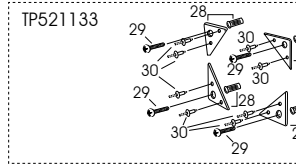

Eclipse

CE-249XC Housing Page

Doc #: sm-ce249xchouse-03

→ effective date after 10/21/04

092904el
10202004

CE-249XC Housing Parts

Doc #: sm-ce249xchouse-03

ITEM NO.	QUANTITY	DESCRIPTION	PART #
1	1	Solution tank lid	PM-CETC131018-31
2	8	3/16 Al. Rivet Washer	PM-CEFW302316
3	4	10-32x1-3/8 Ph. Pan. Head S/S	PM-CEFB032422
4	1	Solution tank	PM-CETC 131013-31
5	1	Base	PM-CETC 131017-99
6	1	10-32x1-3/4 Ph. Pan. Head	PM-CEFB1032128
7	1	Utility door	PM-CETC 131022-99
8	1	Hinge utility door	PM-CEFS033250
9	7	1/4-20x1/2 Hex Bolt	PM-CEFB022408
10	2	4" Caster	PM-CEWC 120264
11	2	10" wheel	PM-CEWC161094
12	2	End cap (1/2")	PM-CEFS 07108
13	2	1/2" x 1/2" spacer	PM-CEFW 340808
14	2	1/2"x1/2" Plt. Bearing w/Flg.	PM-CEMBS080908
15	1	1/2" x 22 1/2" axle rod	PM-CEFS 05082208
16	3	High Flow Q.C. Plug 1/4 FPT	PM-CEBST-N200
17	1	Hose assembly 57"	PM-CETHB 4574142
18	4	90 Deg. Elbow 1/4 FPT x 1/4 MPT	PM-CE2202P44
19	4	9/16 x 1-1/4 S/S Fender Washer	PM-CEFW 306920
20	2	Hex Close Nipple 1/4"	PM-CE216P4
21	1	Level switch assembly	PM-CETE205314
21a		Level switch assembly a	PM-CETE205316
21b		Level switch assembly b	PM-CETE205315
21c		Level switch assembly c	PM-CETE205317
22	1	Bushing 1/4 MPT x 1/8 FPT	PM-CE209P42
23	1	Level switch protector	PM-CETP 410102
24	1	Filter Screen S/S 50 Mash 1/4 FPT	PM-CETF 101050
25	1	Close Nipple 1/4 MPT	PM-CE215PN4
26	1	Lock Nut 1/4 FPT	PM-CE210P4
27	1	1/4" Fully Ins. Male	PM-CETE 1866
28	4	10-32 Insert	PM-CE ALS4-1032
28		Conner plate w/ Insert 10-32	PM-CETP521133
29	4	10-32x1-1/2 Pn. Ph. Bolt	PM-CEFB1032124
30	8	4-4 Al. Rivet	PM-CEFR02404
31	1	1/2" SLT Tube	PM-CEFST 08100
32	4	1/4" USS Cut Washer	PM-CEFW 302400
33	10	1/4x20 K-Lock Nut	PM-CEFN 1020421
34	1	90 Deg. Nyl 1/2 Hose Barb x 3/8 MPT	PM-CEN8MEB 6
35	3	Clamp 3/8-7/8"	PM-CEID 57060
36	1	1/2" clear wire hose 37"	PM-CETHB 8370000
37	1	Hose Barb 1/2 x 1/4"MPT	PM-CE125 HBL 84
38	1	High Flow Quick Coupler 1/4MPT	PM-CEBST-2M00
39	1	Line Filter	PM-CETF 105010
40	1	Hose Barb 1/2 x 1/4 MPT Nylon	PM-CEN8MCB4
41	1	1/2" clear wire hose 13"	PM-CETHB 8130000
42	1	High Flow Nipple 1/8" FPT	PM-CEBST-N100
43	1	Hose assembly 52"	PM-CETHB 4524142