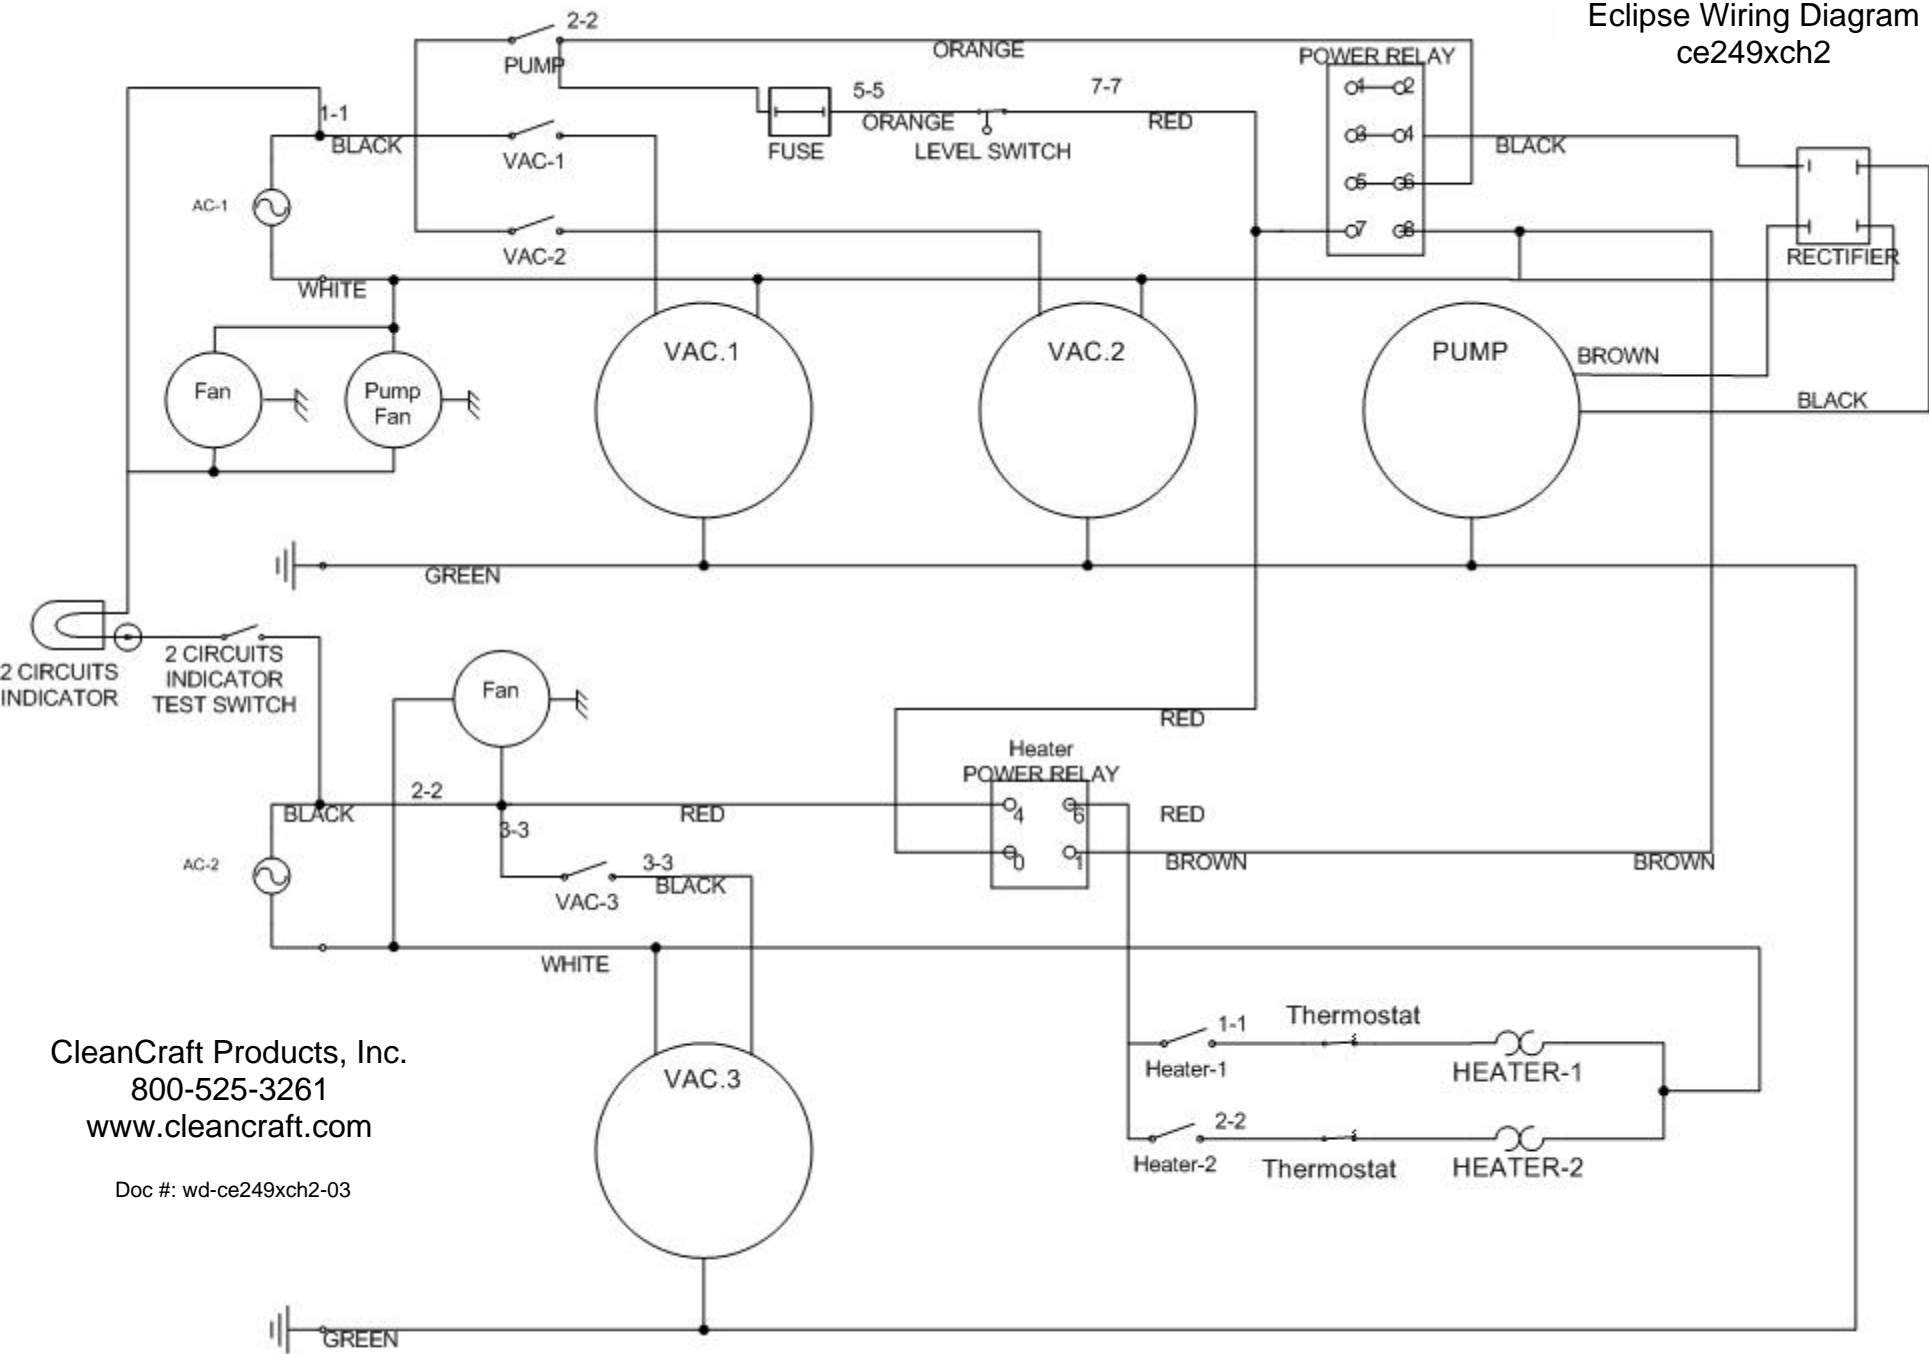

Eclipse Wiring Diagram
ce249xch2

CleanCraft Products, Inc.
800-525-3261
www.cleancraft.com

Doc #: wd-ce249xch2-03