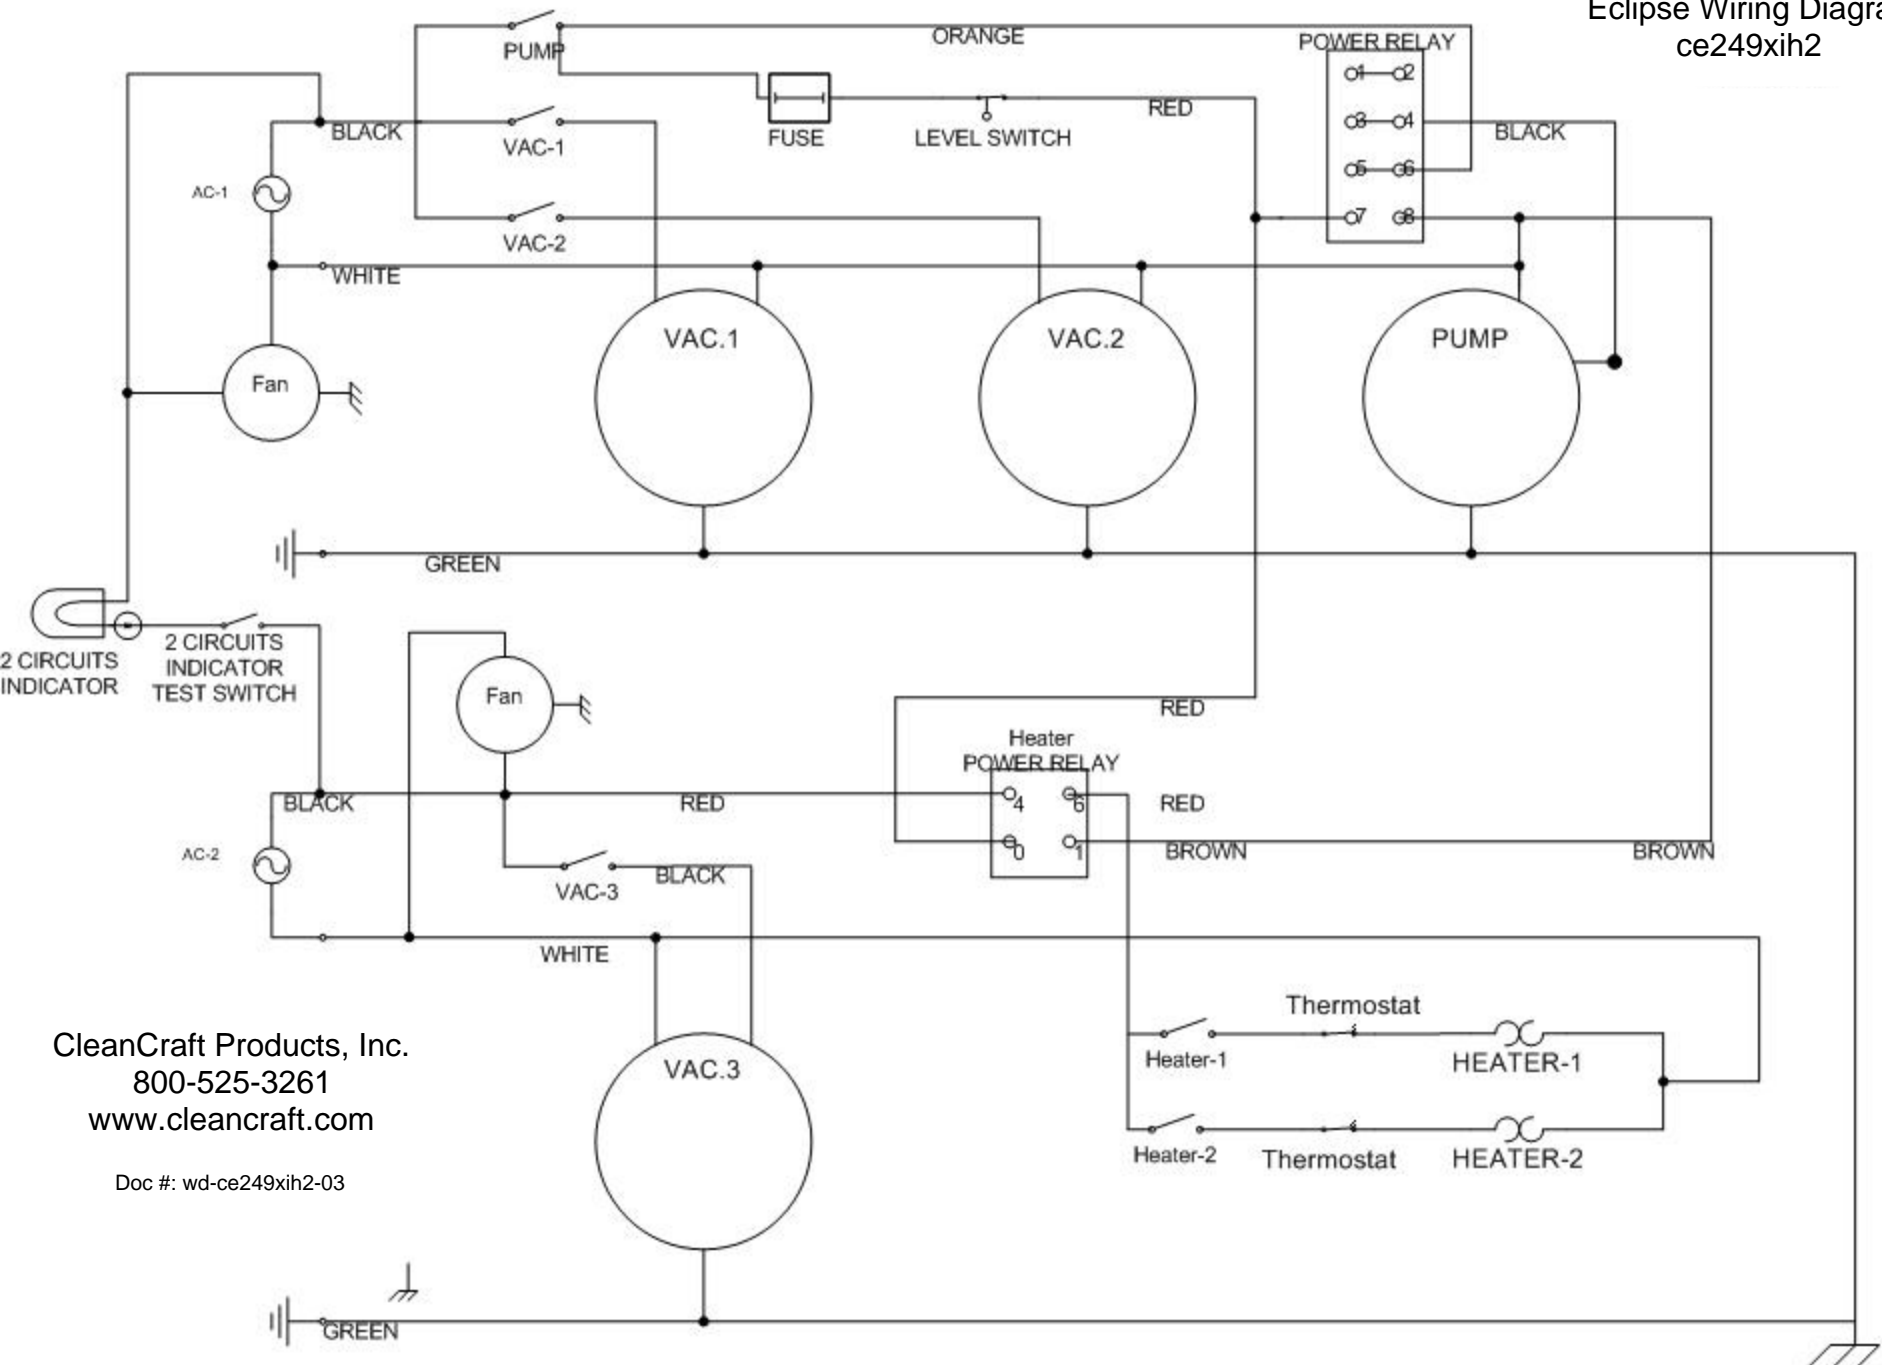

Eclipse Wiring Diagram
ce249xih2

CleanCraft Products, Inc.
800-525-3261
www.cleancraft.com

Doc #: wd-ce249xih2-03